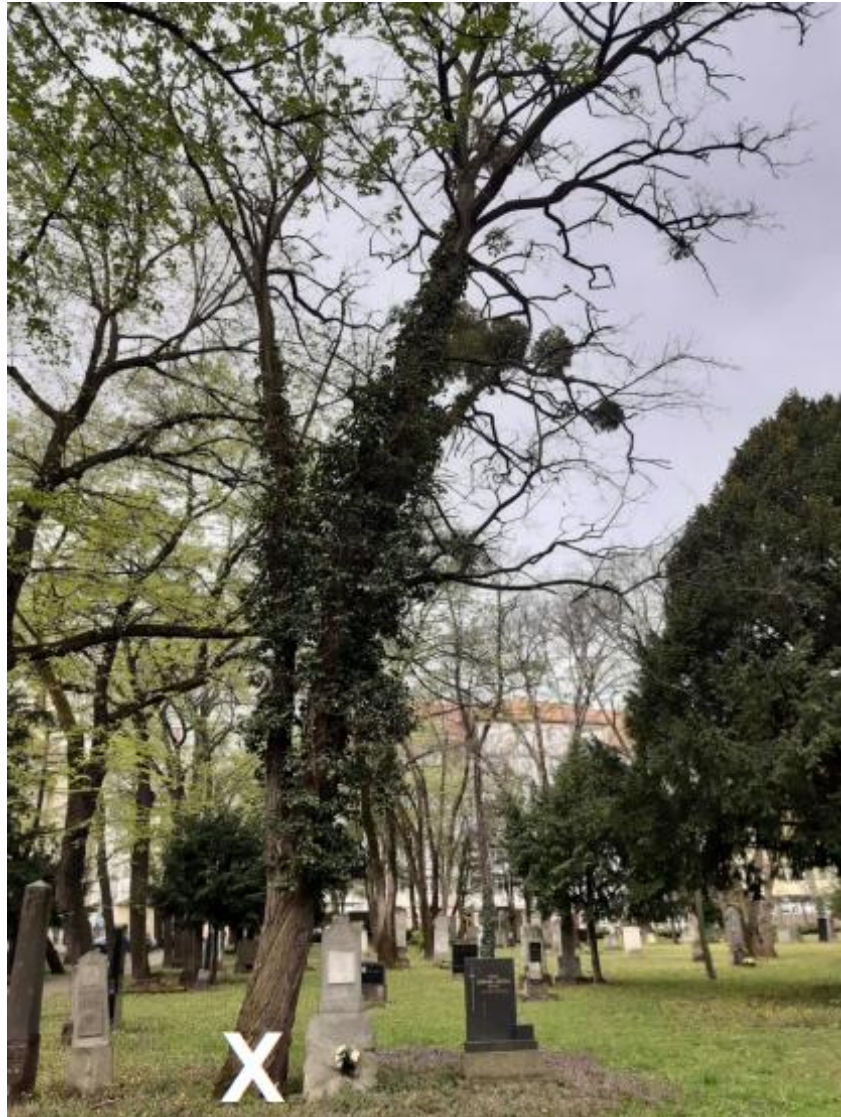

ČASŤ D

- 2 ks lipa európska 'Pallida'
- obvod kmeňa 18 – 20 cm
- na mieste vyrúbaných drevín
- zosn. August von Kvassay a Schubert Gyula