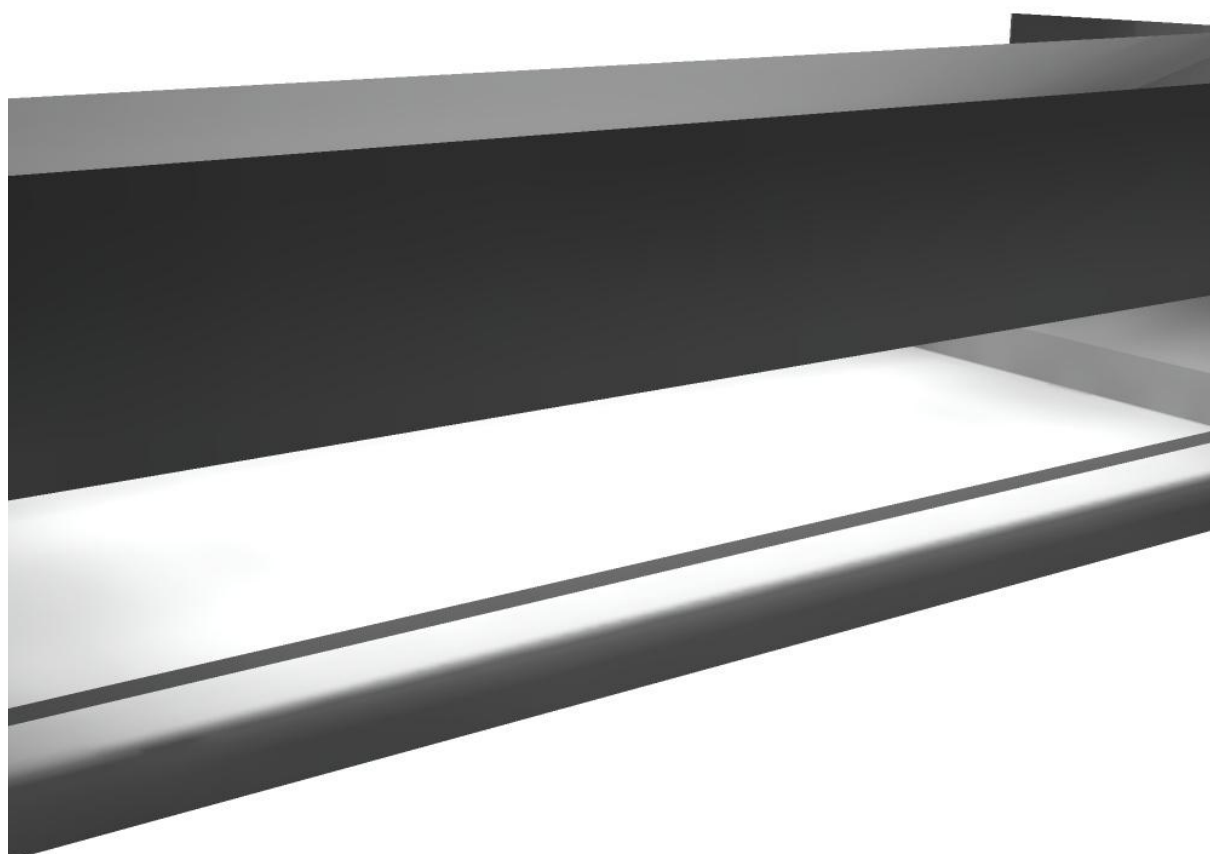

ZG Lighting Slovakia s.r.o

Tomášikova 64, 831 04 Bratislava
Slovakia

Operator František Rolník, Ing.
Telephone +421 902 903 201
Fax
e-Mail frantisek.rolnik@zumtobelgroup.com

1NP hracia plocha_Altis / 3D Rendering