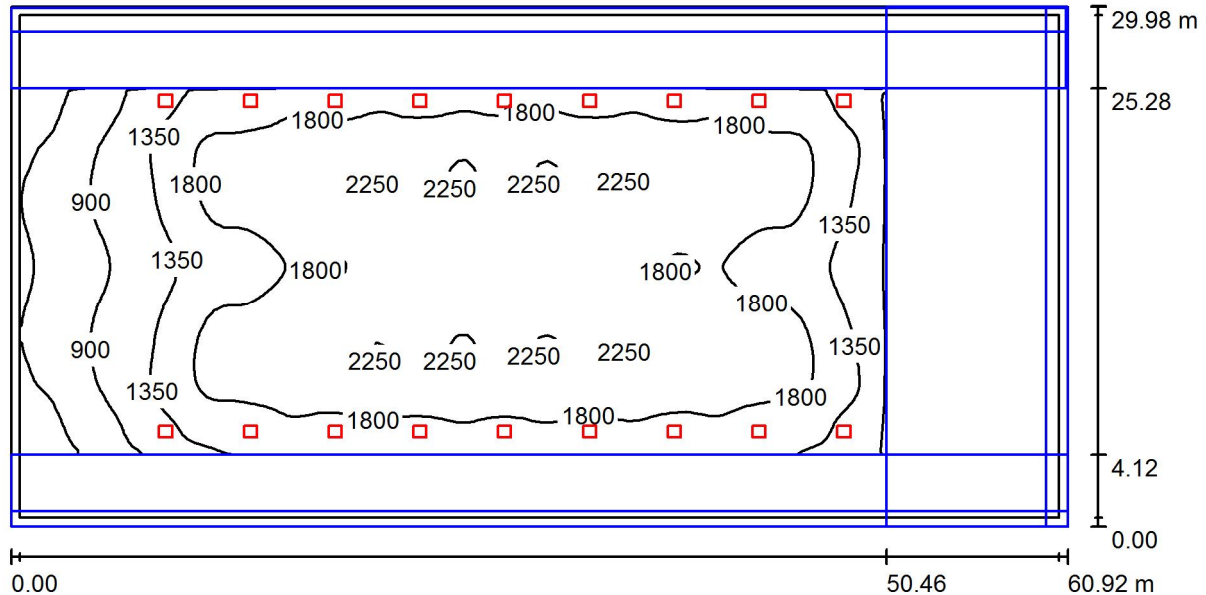

## 1NP hracia plocha\_Altis / Summary

Height of Room: 13.971 m, Mounting Height: 7.837 m, Maintenance factor: 0.81

Values in Lux, Scale 1:436

Surface	$\rho$ [%]	$E_{av}$ [lx]	$E_{min}$ [lx]	$E_{max}$ [lx]	$u_0$
Workplane	/	1682	262	2298	0.156
Floor	45	950	1.76	2180	0.002
Ceilings (6)	40	319	0.00	578	/
Walls (4)	40	171	14	678	/

### Workplane:

Height: 0.850 m  
 Grid: 128 x 128 Points  
 Boundary Zone: 0.500 m

Specific connected load: 13.80 W/m<sup>2</sup> = 0.82 W/m<sup>2</sup>/100 lx (Ground area: 1826.44 m<sup>2</sup>)

ZG Lighting Slovakia s.r.o

Tomášikova 64, 831 04 Bratislava  
Slovakia

Operator František Rolník, Ing.  
Telephone +421 902 903 201  
Fax  
e-Mail [frantisek.rolnik@zumtobelgroup.com](mailto:frantisek.rolnik@zumtobelgroup.com)